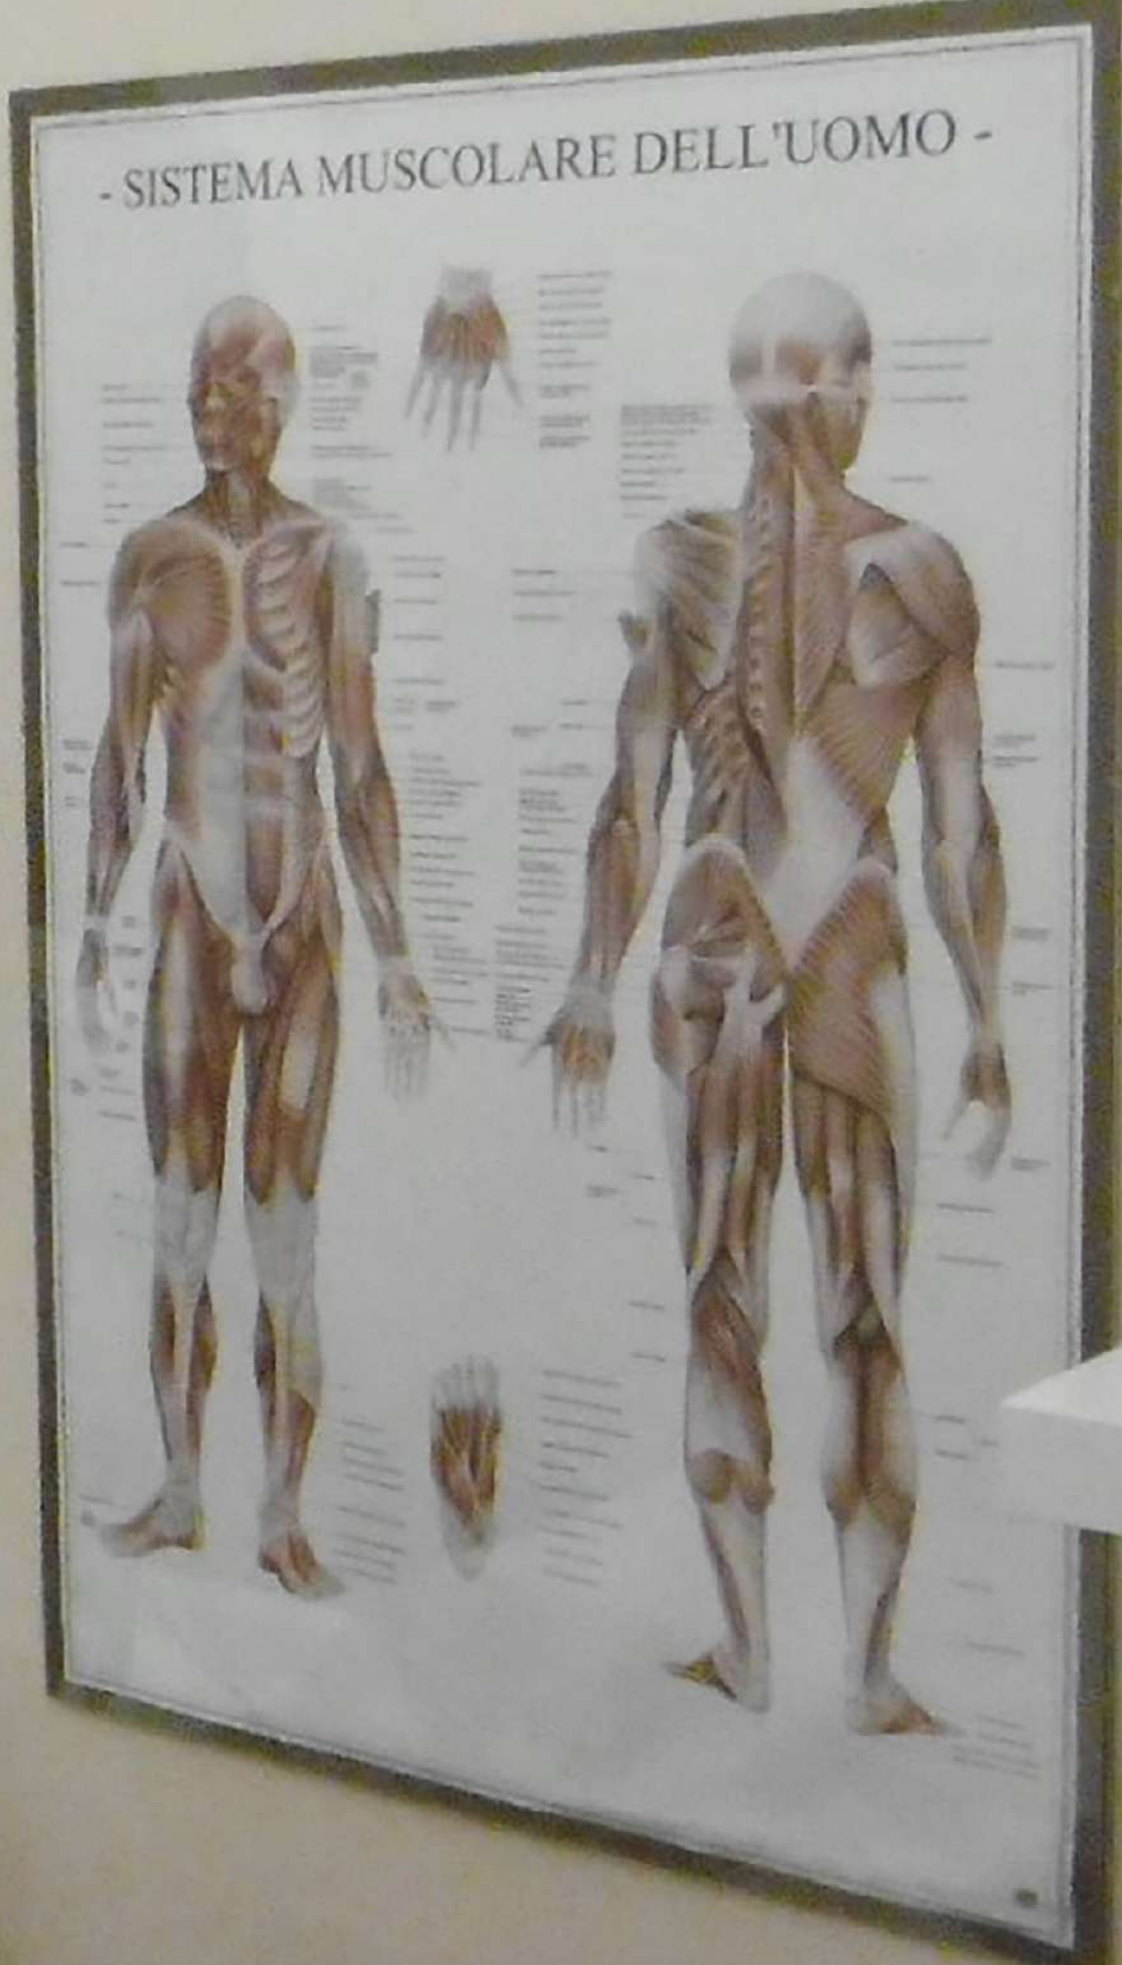

GRAB

Istituto di Bellezza 

6

Small rectangular sign on the wall above the shelving unit.

A large white arched shelving unit with multiple shelves. The shelves contain various decorative items, including figurines, vases, and small bottles. There are also some informational cards and brochures placed on the shelves. A pink sign is visible on one of the lower shelves.

SIAMO SULLA
PISSATO AL REGALO
DI NATALE...
POTREBBE ESSERE
UN'IDEA FARE
TROVARE SOTTO
L'ALBERO UN BUIO
L'ALBERO PER UN
TRATTAMENTO DI
BENESSERE.

A white counter or reception desk. On top of the counter, there is a display of hand sanitizer bottles, a large white bottle of hand sanitizer, and a sign with instructions for hand hygiene. The sign is titled 'COME FRIZIONARE LE MANI CON LA SOLUZIONE ALCOLICA' and includes a diagram showing the correct hand-washing technique.

MANI
Small promotional sign with an image of hands, hanging from a shelf.

SW
Nails & Skin
Academy of Excellence
Beauty Institute
London

IDitalian
www.iditalian.com

bio S

LATEXPRO

BEAUTY POINT

Veltex
Medical Rolls
62820
Collection

VELTUX

mbio S

LATEXPRO
BEAUTY POINT
LATEXPRO
BEAUTY POINT

Handwritten text on a clipboard or sign, partially visible at the bottom of the frame.

oro
+ 3/8

Vaillant

Vaillant