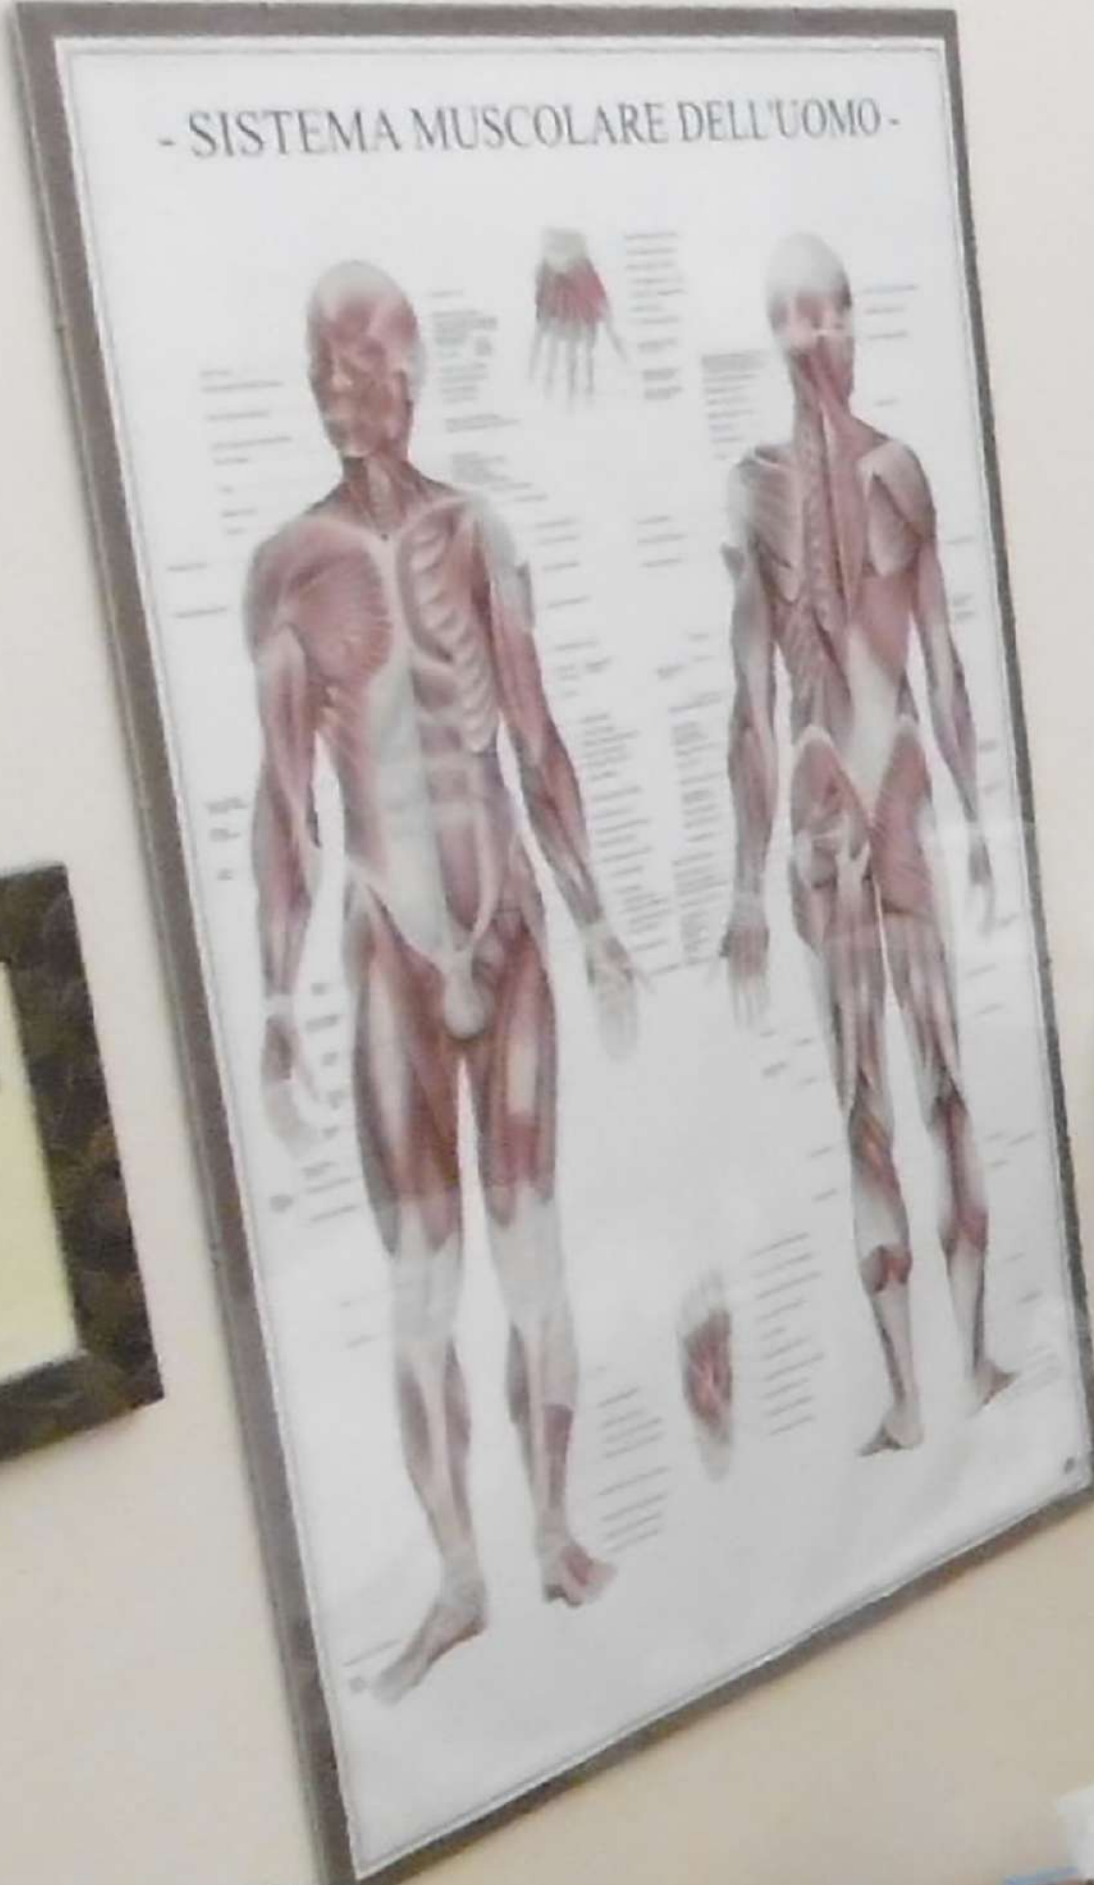

GRAB

Istituto di Bellezza 

6

Small rectangular sign on the wall above the shelving unit.

A large white arched shelving unit with multiple shelves. The shelves contain various decorative items, including figurines, vases, and small bottles. There are also some informational cards and brochures placed on the shelves. A pink sign is visible on one of the lower shelves.

SIAMO SULLA
PISSATO AL REGALO
DI NATALE...
POTREBBE ESSERE
UN'IDEA FARE
TROVARE SOTTO
L'ALBERO UN BUIO
L'ALBERO PER UN
TRATTAMENTO DI
BENESSERE.

A white counter or reception desk. On top of the counter, there is a display of hand sanitizer bottles, a large white bottle of hand sanitizer, and a sign with instructions for hand hygiene. The sign is titled 'COME FRIZIONARE LE MANI CON LA SOLUZIONE ALCOLICA' and includes a diagram showing the correct hand-washing technique.

MANI
Small promotional sign with an image of hands, hanging from a shelf.

SW
Nails & Skin
Academy of Excellence
Beauty Institute
London

IDitalian
www.iditalian.com

bio S

LATEXPRO

BEAUTY POINT

Veltex
Medical Rolls
62820
Collection

VELTUX

mbio S

LATEXPRO
BEAUTY POINT
LATEXPRO
BEAUTY POINT

Handwritten text on a clipboard or sign, partially visible at the bottom of the frame.

oro
+ 3/8

Vaillant

Vaillant