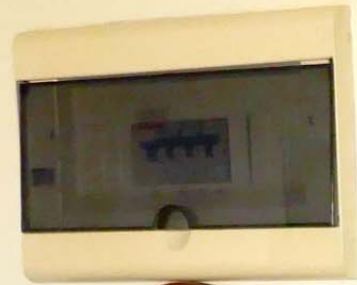

A wooden wall-mounted cabinet system consisting of several rectangular units. One unit contains a framed picture, and another holds a potted plant. Below the main cabinet, a smaller unit holds a mirror.

A glass door leading to a balcony, framed in dark wood, with red curtains on either side.

A semi-circular wall-mounted light fixture.

A vertical, narrow mirror mounted on the wall, reflecting part of the room.

A dining table covered with a floral tablecloth, set with bottles, plates, and glasses.

Handwritten text on the wall: "TAMOKO" and "T.M.S. 2011".

IN CASO D'INCENDIO
NON USARE
L'ASCENSORE
USARE LE SCALE

porta della cantina