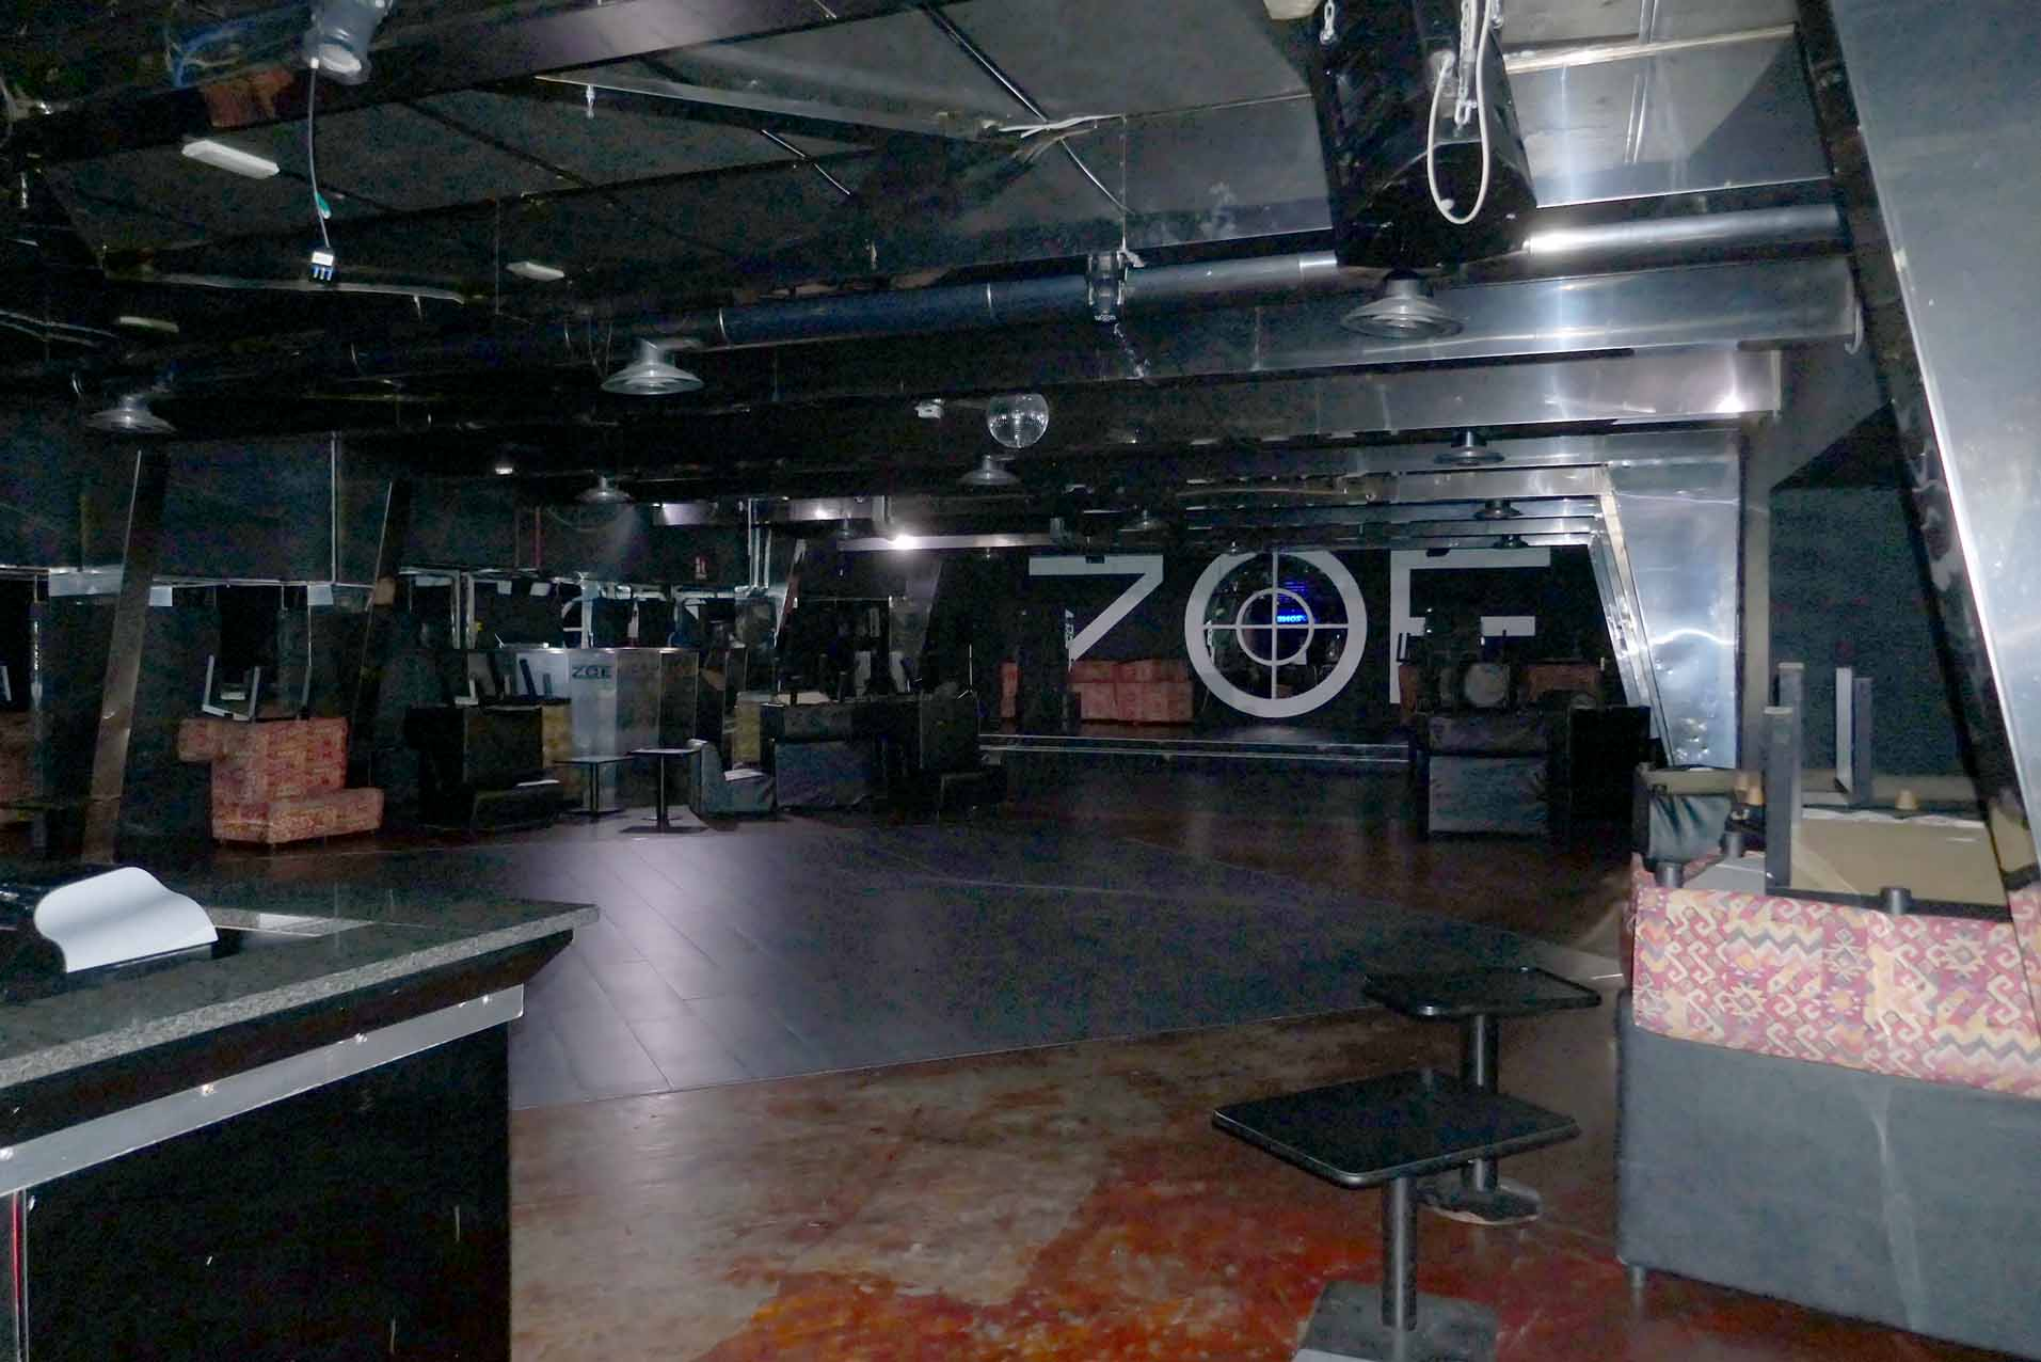

ZOE

A control panel for the ZOE vehicle, featuring two monitors and several buttons. The name 'ZOE' is prominently displayed in the center. The panel is mounted on a metallic wall.A small, round, metallic table with a single leg, positioned near the control panel.

A large, metallic console with a red seat, likely a replica of the ZOE's control area. The seat is positioned in the foreground, and the console extends towards the right side of the exhibit.

ESTINTORE